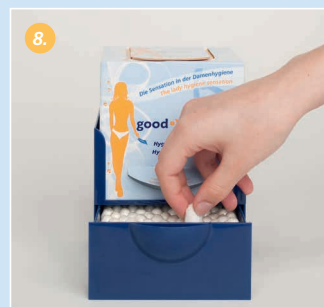

**goodbye** is the sensation in 'Ladies Hygiene': Disposal box and tampon dispenser in one unit.

2. The box will be placed in a holder and can be fixed to the wall at any height position. That way, the hygiene station can always be accessed comfortably!

### Function

3. A hygiene sachet will be taken from the front side. This hygiene sachet can be opened with gentle pressure of forefinger and thumb to its sides, and the used tampon can be inserted easily. Clean and elegant can the tampon be disposed, – only held at the retriever string.

4. With gentle pressure, the flip-top lid on the upper side can be opened. The inside of the box contains the integrated disposal unit.

5. The opening is closed with a special rubber lid.

6. If the box has already been used during the menstruation, then the smart opening hides the view to the inside and despite the opened flip-top-lid, – no odours will escape.

6. The hygiene sachet including tampon can now be simply inserted to the box via the flip-top-lid.

Quick, simple, with a maximum of hygienic comfort!

7. With gentle pressure, the lid can now be closed and snaps into position. Due to its intriguing technical design, the lid cannot open by itself.