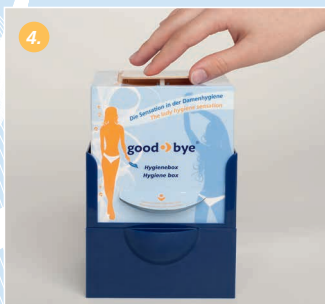

**goodbye** is the sensation in 'Ladies Hygiene': Disposal box and tampon dispenser in one unit.

2. The box will be placed in a holder and can be fixed to the wall at any height position. That way, the hygiene station can always be accessed comfortably!

### Function

3. A hygiene sachet will be taken from the front side. This hygiene sachet can be opened with gentle pressure of forefinger and thumb to its sides, and the used tampon can be inserted easily. Clean and elegant can the tampon be disposed, – only held at the retriever string.

4. With gentle pressure, the flip-top lid on the upper side can be opened. The inside of the box contains the integrated disposal unit.

5. The opening is closed with a special rubber lid.

6. If the box has already been used during the menstruation, then the smart opening hides the view to the inside and despite the opened flip-top-lid, – no odours will escape.

6. The hygiene sachet including tampon can now be simply inserted to the box via the flip-top-lid.

Quick, simple, with a maximum of hygienic comfort!

7. With gentle pressure, the lid can now be closed and snaps into position. Due to its intriguing technical design, the lid cannot open by itself.